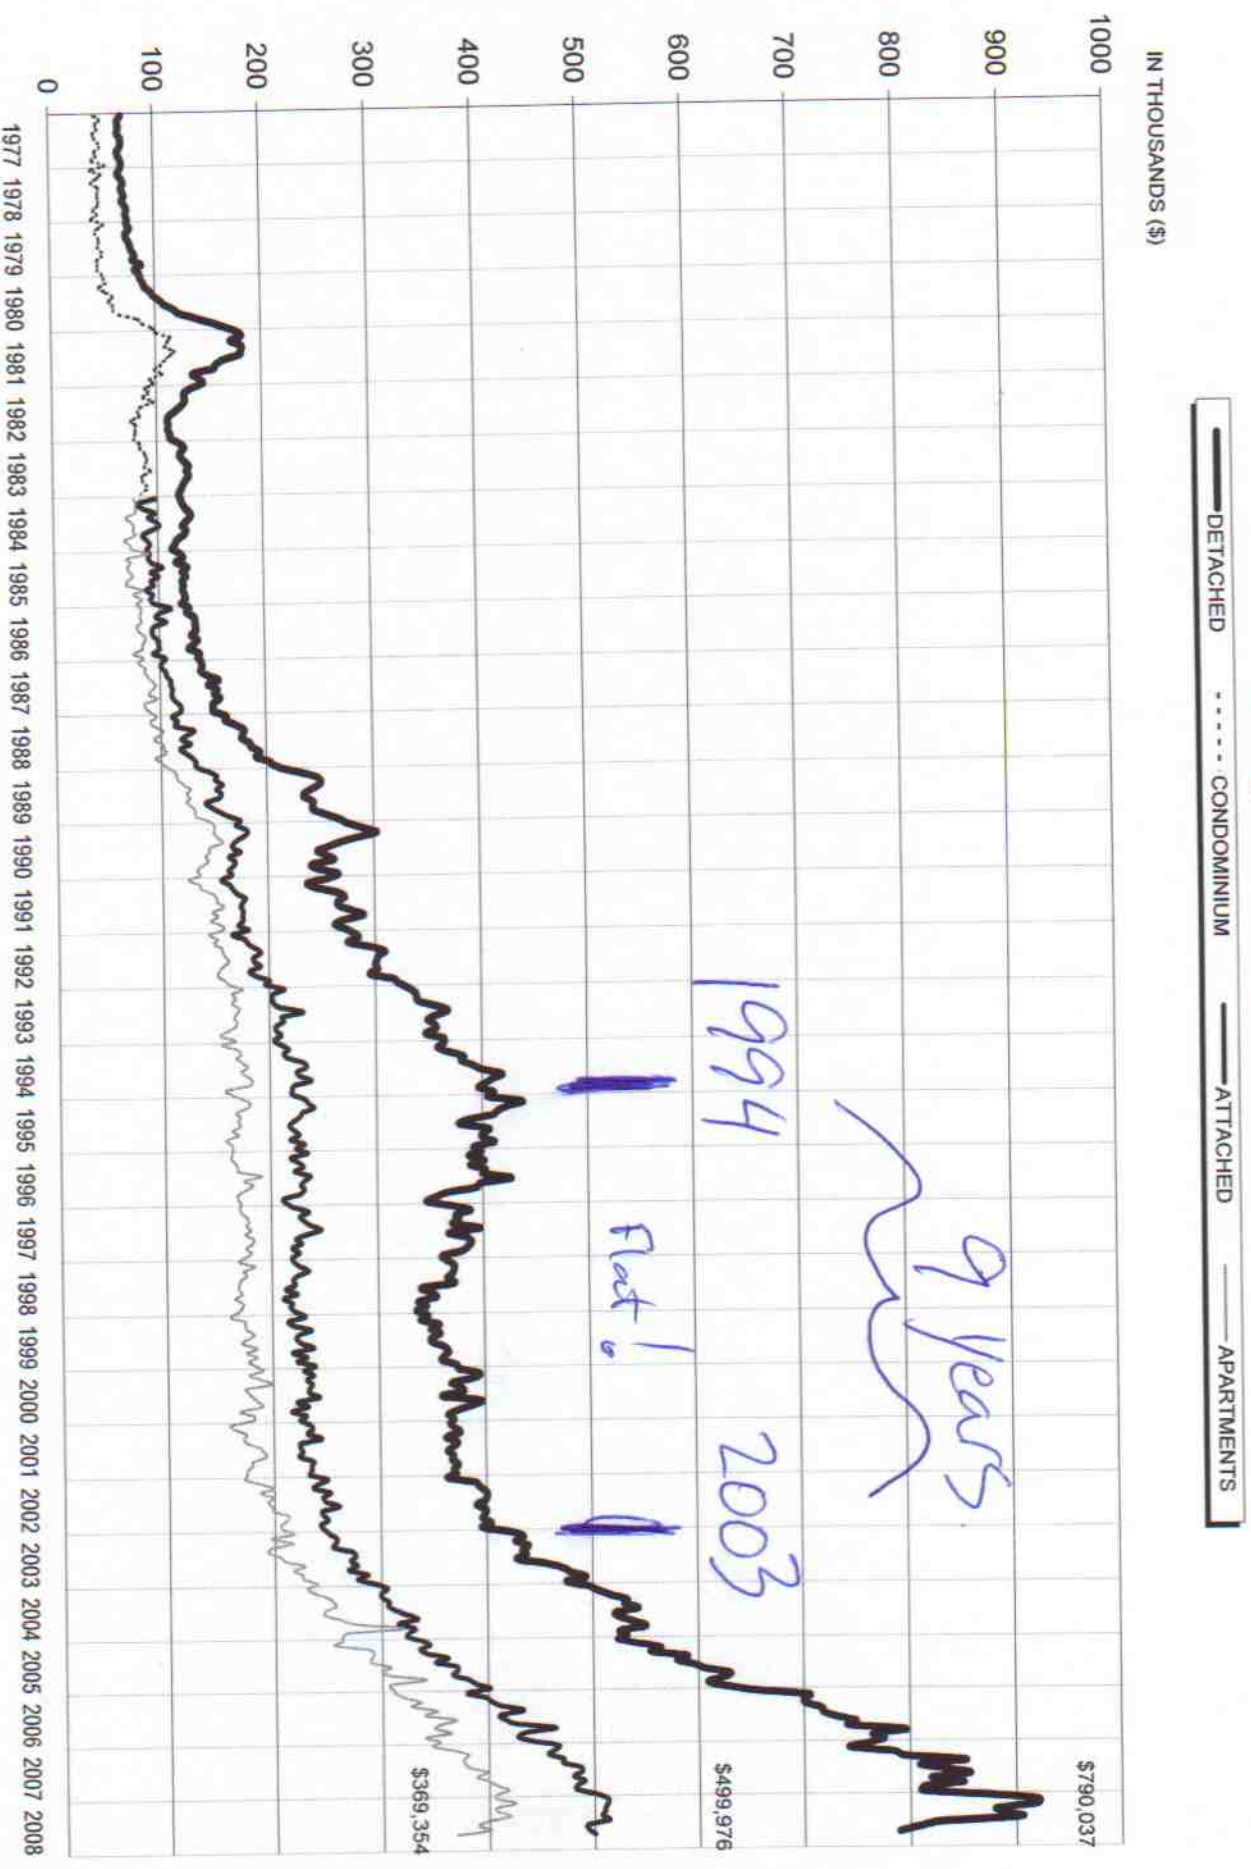

Real Estate Board of Greater Vancouver Average Price Graph January 1977 to September 2008

NOTE: From 1977 - 1984 condominium averages were not separated into attached & apartment.